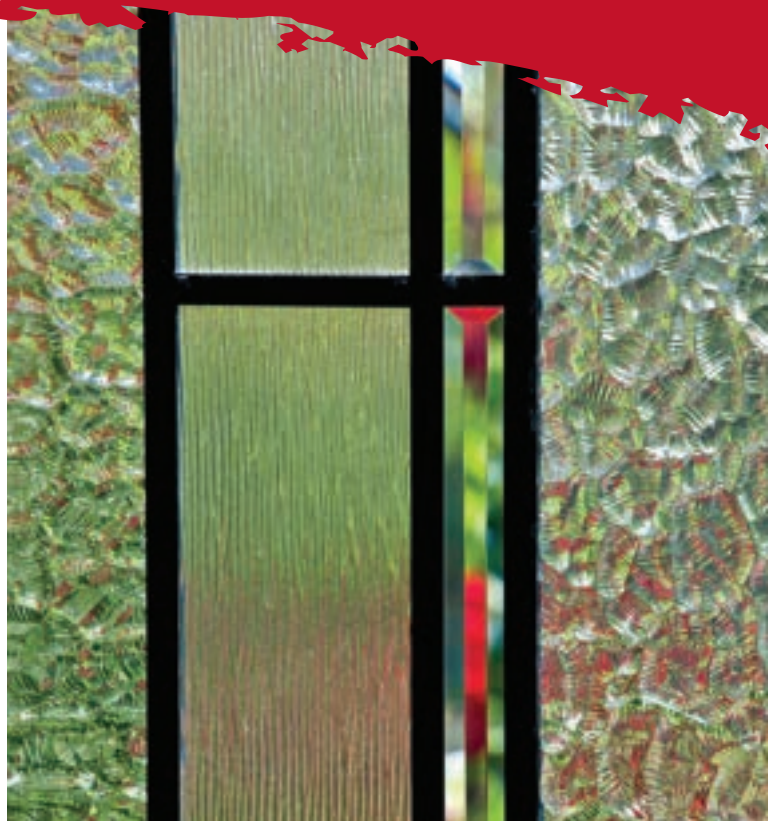

Pembrook

Caming Options

Glass Textures

Pembrook provides high privacy.

2280-PEM • 0880-PEM