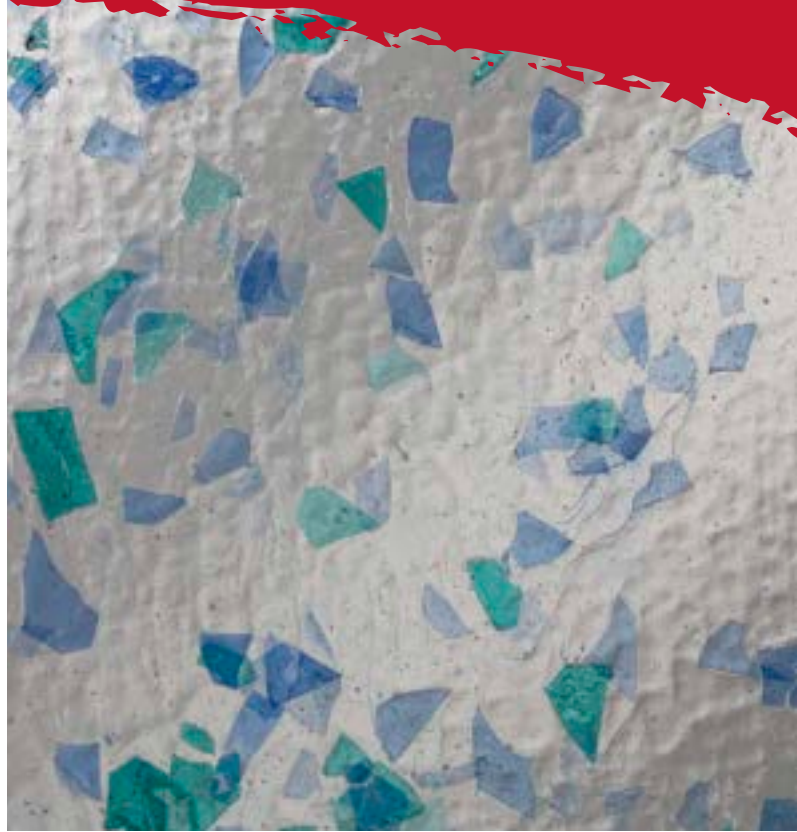

Celebration

Textured Glass

Ocean

Celebration provides low privacy.

WATCH THE VIDEO

western-reflections.com/celebration