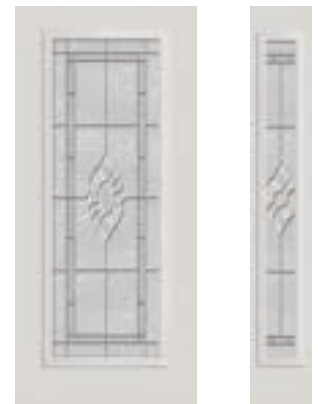

Caming Options

Platinum Nickel

Glass Textures

Clear Bevels

Clear Soft Wave

Glue Chip

Princess provides high privacy.

2264-GFD • 0764-GFD