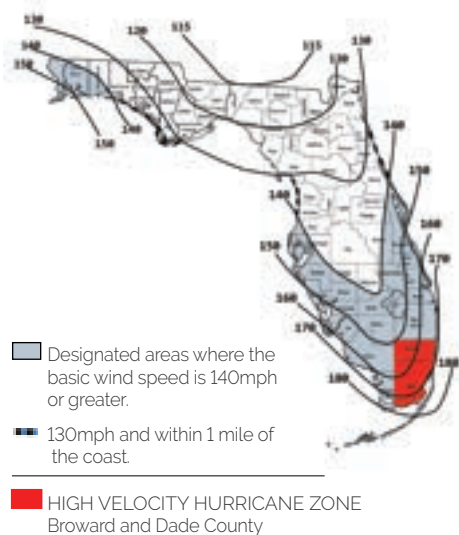

Florida Wind-Borne Debris Region for Risk Category II Buildings