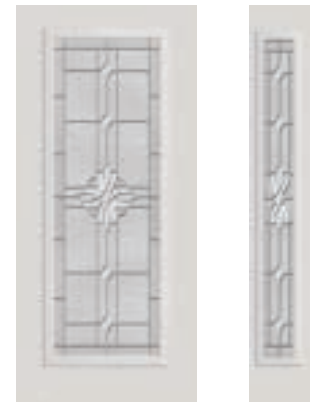

Laurel

Caming Options

Glass Textures

Laurel provides medium privacy.