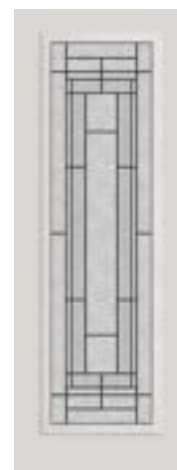

Pembrook

Caming Options

Glass Textures

Pembrook provides high privacy.

2280-PEM • 0880-PEM