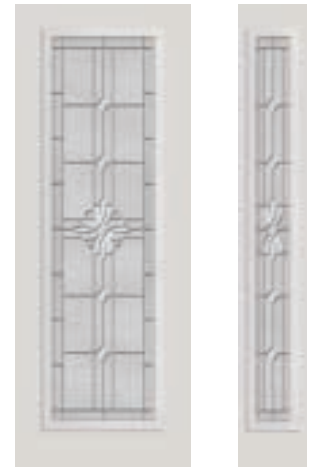

Glass Textures

Clear Bevels

Glue Chip

Granite

Laurel provides medium privacy.

2280-LRL • 0880-LRL

2116-LRL

2215-LRL